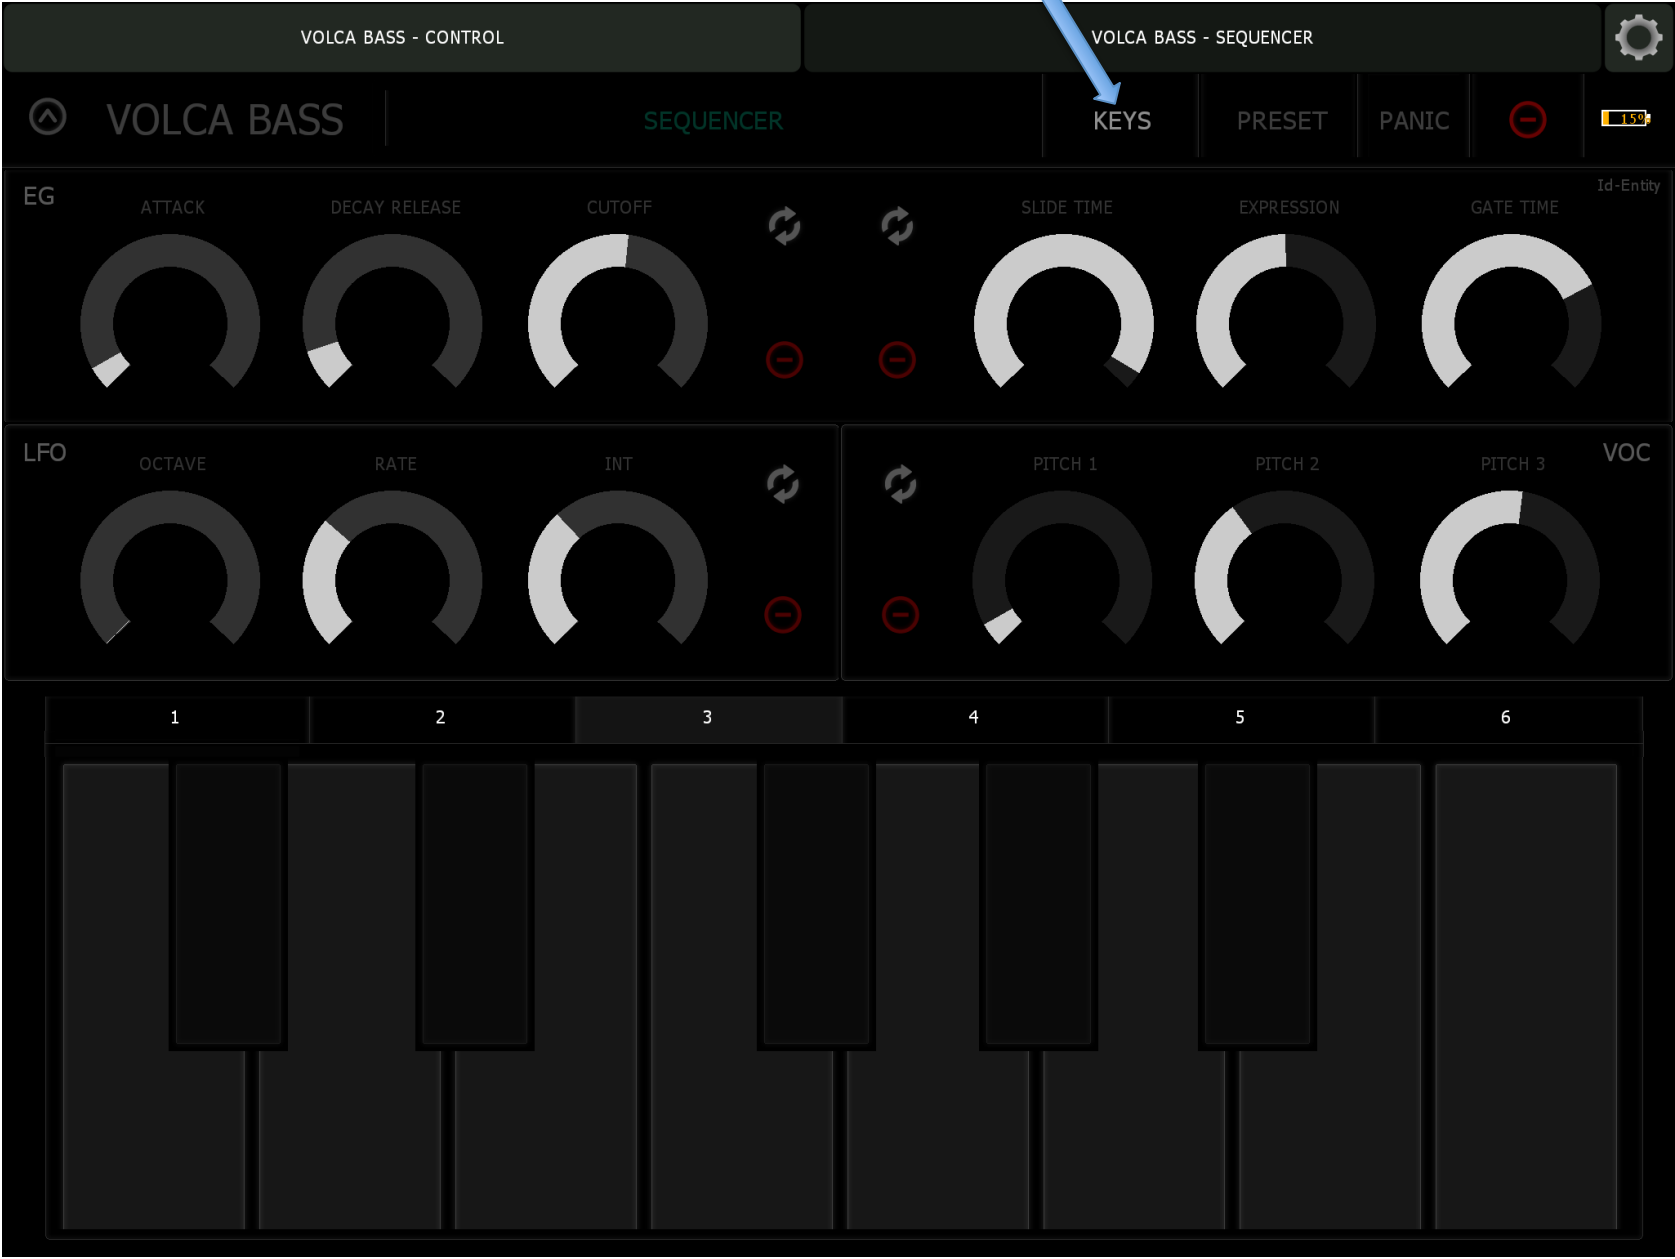

Keys access