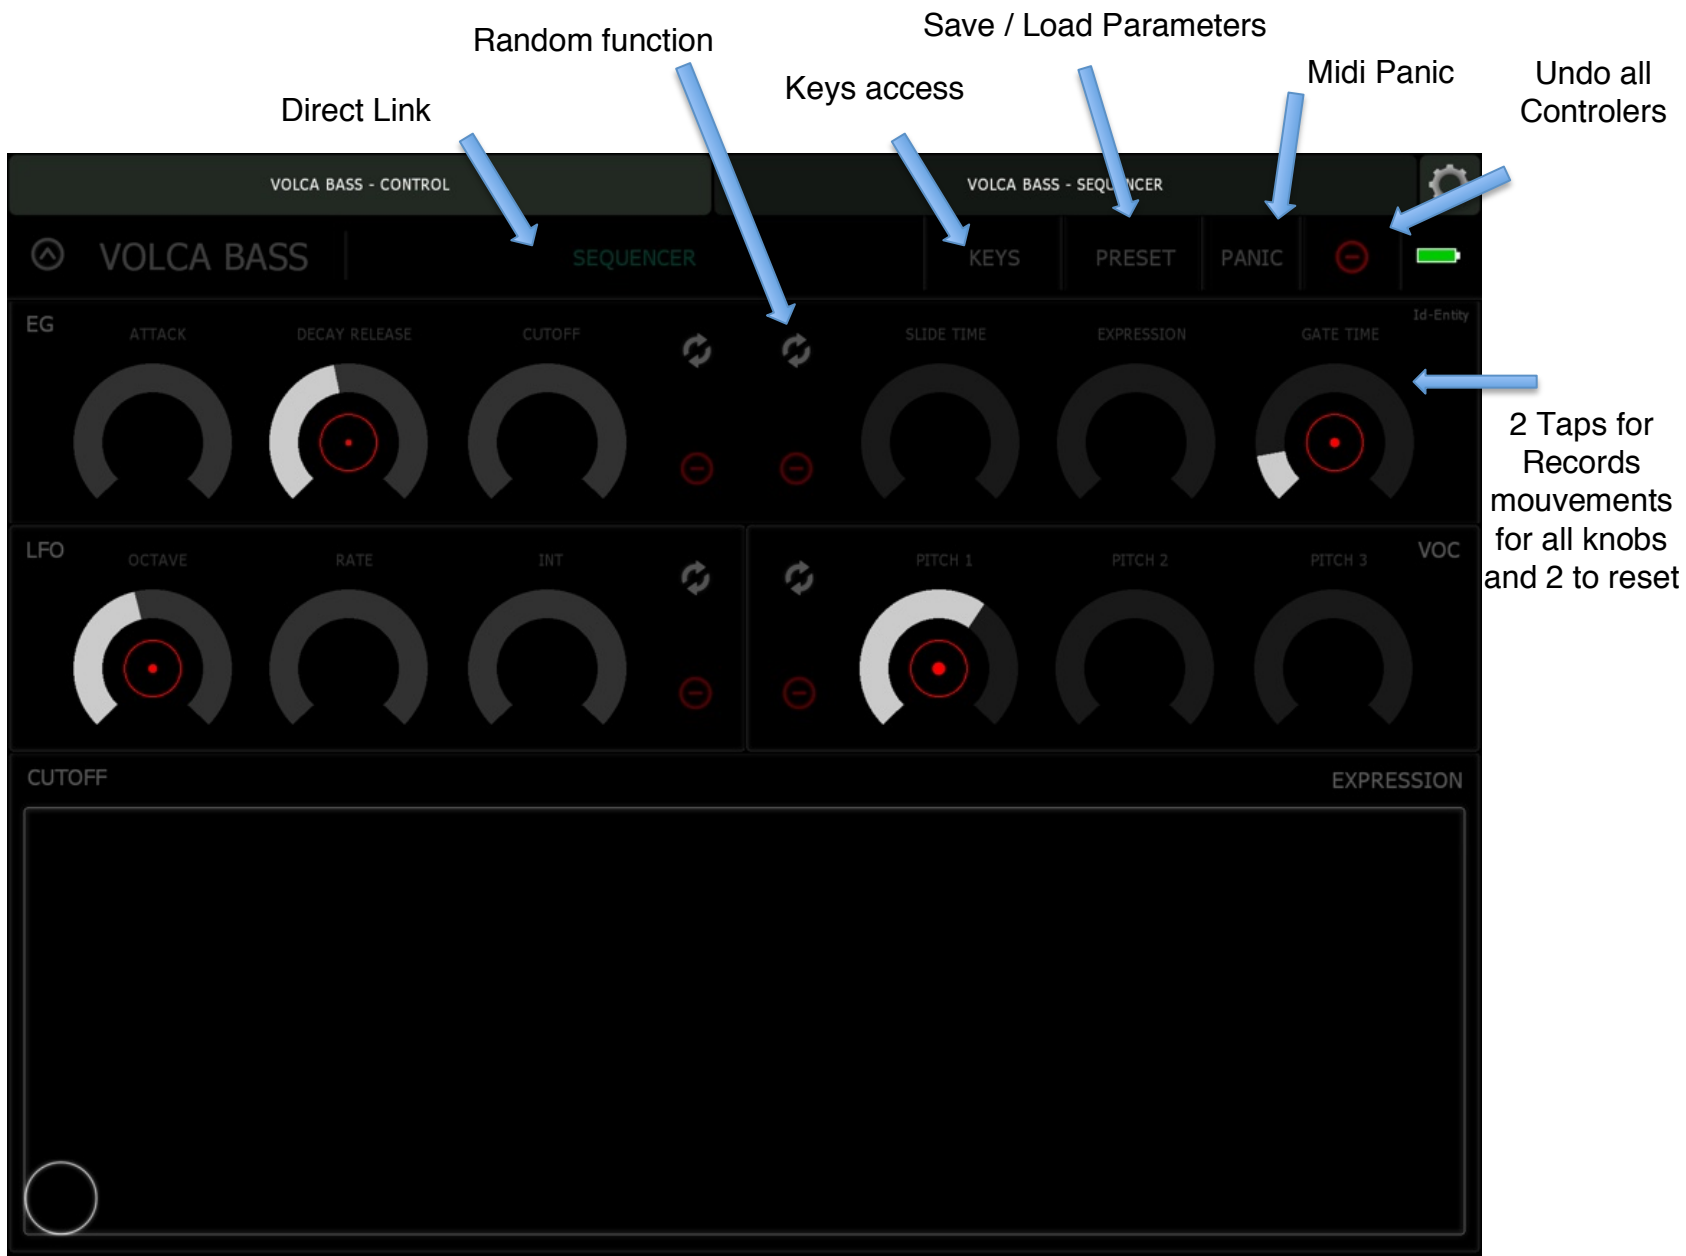

Ultimate Touch Control for Korg Volca Bass V1.1
UTC and their respective logos are trademarks of Id-Entity (Albert Agai) - All Projects are licensed, not sold, to you by shop.id-entity.fr

Ultimate Touch Control for Korg Volca Bass V1.1

UTC and their respective logos are trademarks of Id-Entity (Albert Agai) - All Projects are licensed, not sold, to you by shop.id-entity.fr