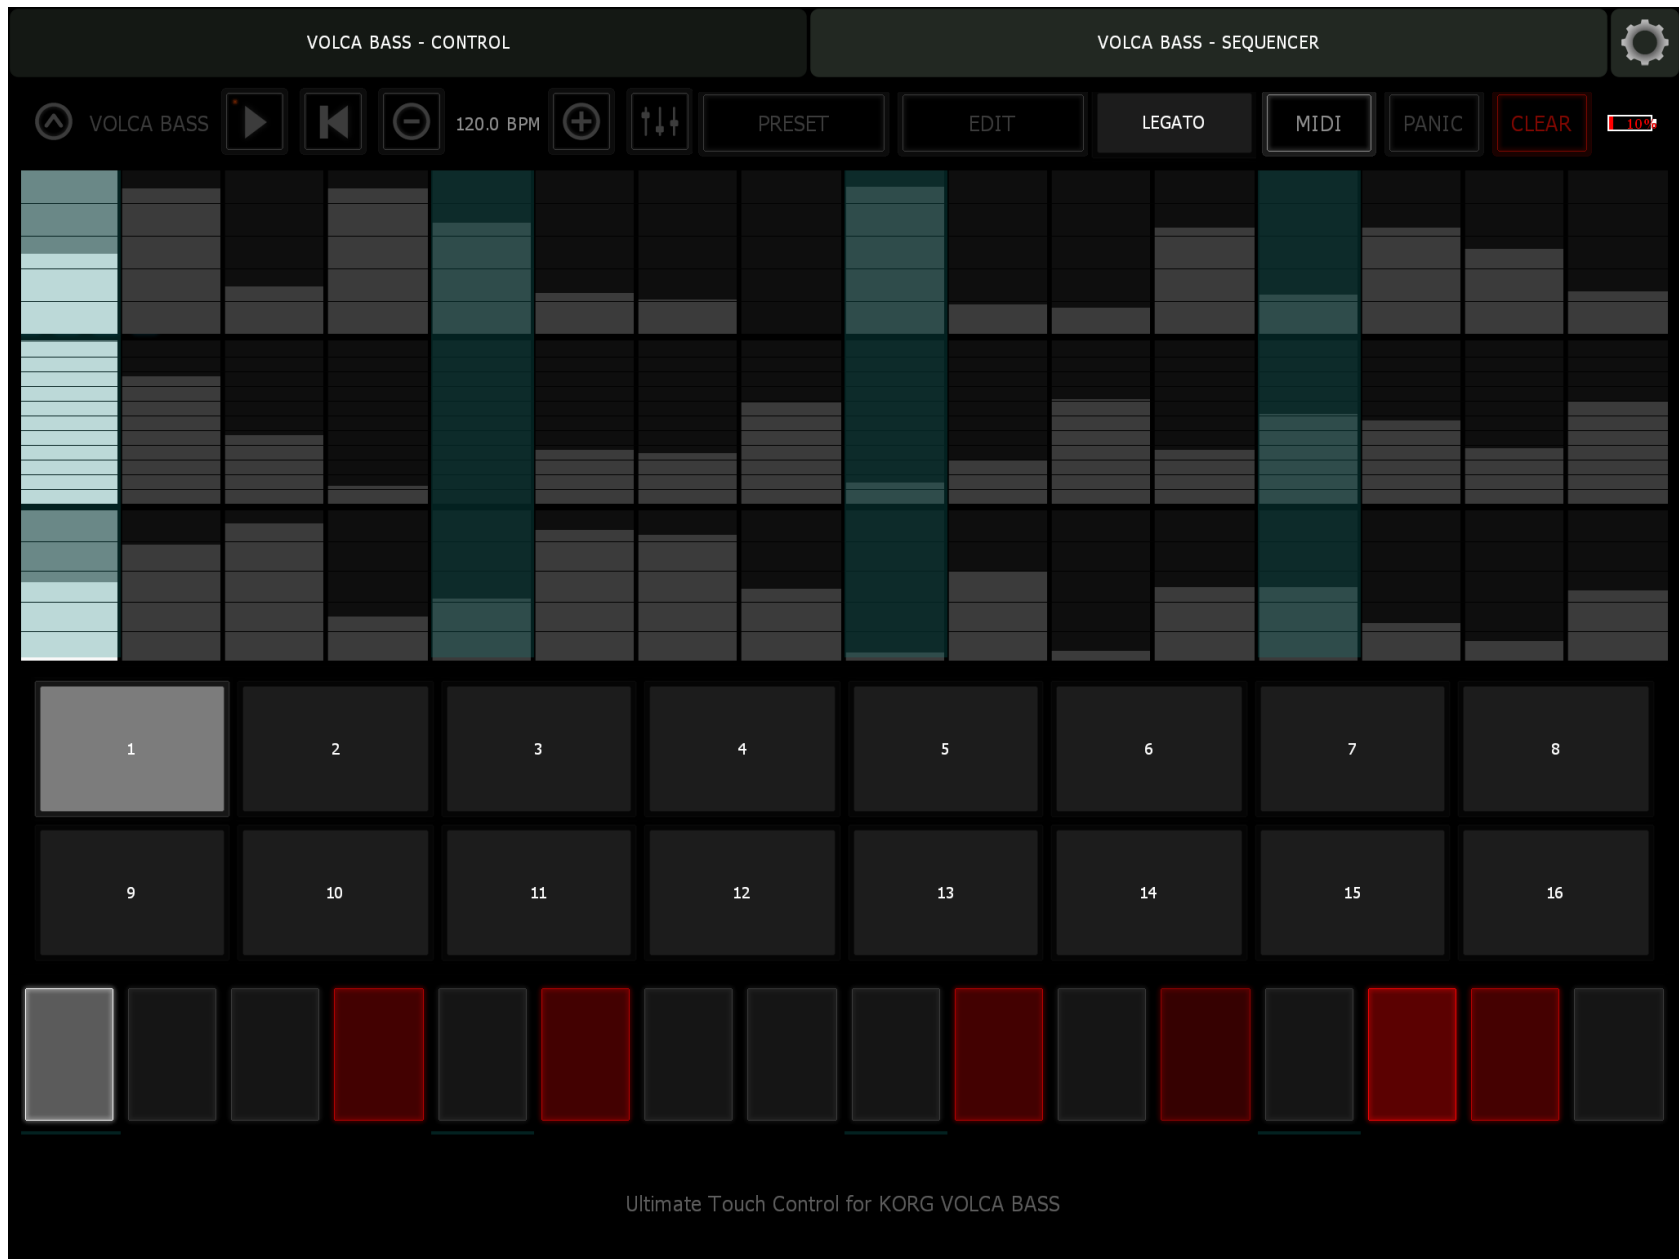

Each melodic sequence can be up to 64 steps long with individual articulation of pitch, velocity and gate time per note.

16 Presets per tracks are instantly accessible with Save / Load.

Parameters controls are save and recall directly with Steps presets.

Selector Midi Channel 1 to 16.

In studio, it's easy to records each tracks in real time on your Daw for backup your creativity.

Ultimate Touch Control for Korg Volca Bass V1.1

UTC and their respective logos are trademarks of Id-Entity (Albert Agai) - All Projects are licensed, not sold, to you by shop.id-entity.fr

VOLCA BASS - CONTROL
VOLCA BASS - SEQUENCER
⚙️

⬆️ VOLCA BASS
▶️
⏪
⏩
120.0 BPM
+
⬆️
⬆️
⬆️
PRESET
EDIT
LEGATO
MIDI
PANIC
CLEAR
🔋 100%

1	2	3	4	SAVE
5	6	7	8	
9	10	11	12	INIT
13	14	15	16	

Ultimate Touch Control for KORG VOLCA BASS

Ultimate Touch Control for Korg Volca Bass V1.1  
UTC and their respective logos are trademarks of Id-Entity (Albert Agai) - All Projects are licensed, not sold, to you by shop.id-entity.fr

Ultimate Touch Control for Korg Volca Bass V1.1