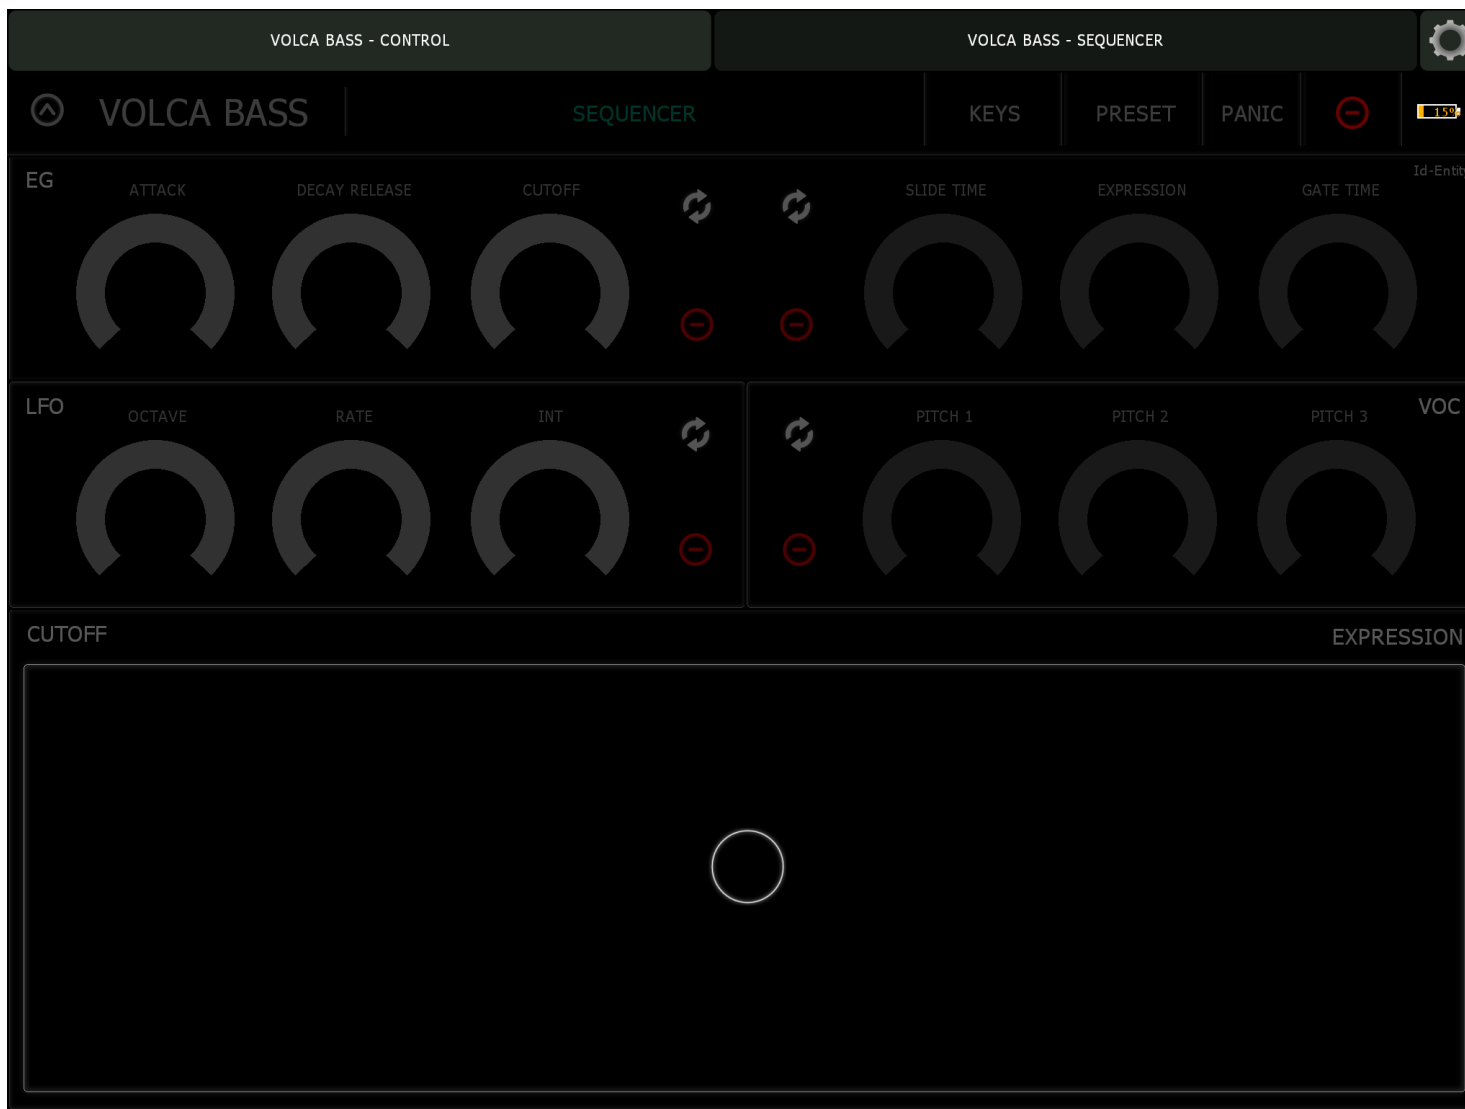

## Global Access View

Global view give instantly access to principal control : EG / LFO / VOC / CUTOFF

Random function.

Individual records mouvement for all knobs.

Direct link.

Key access.

16 Presets control are instantly accessible with save / Load (linked with sequencer preset for recall)