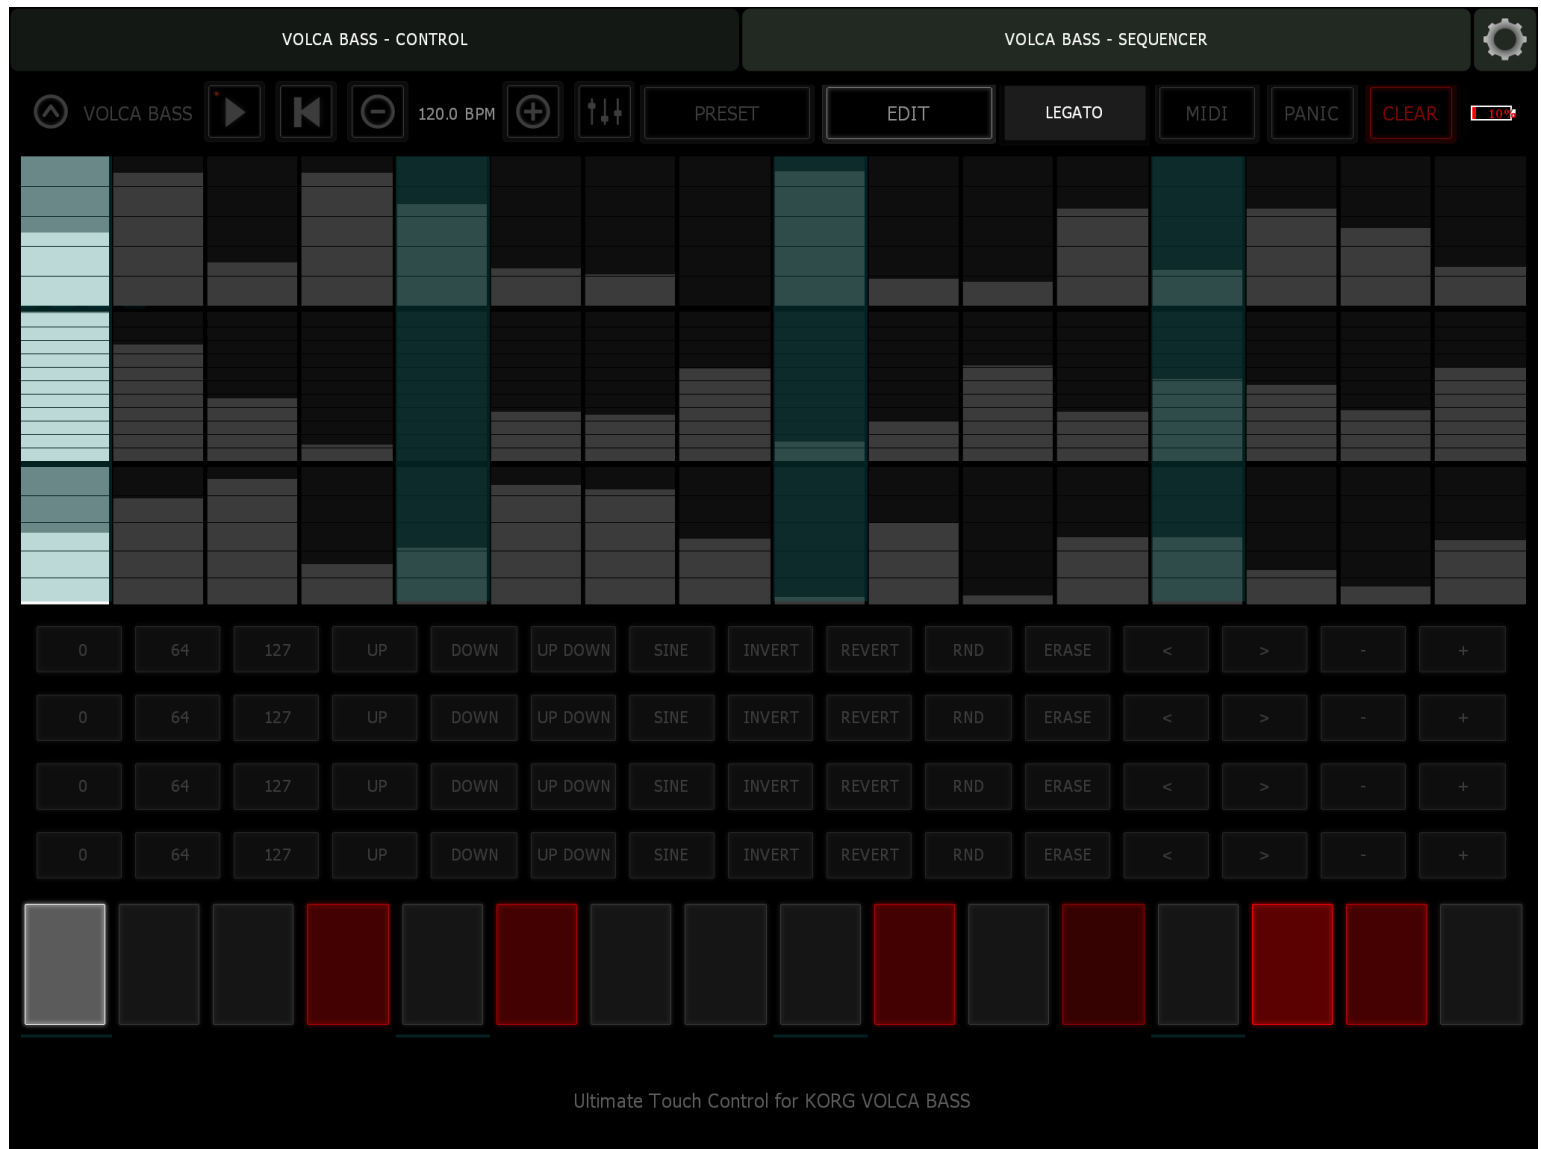

Each melodic sequence can be up to 64 steps long with individual articulation of pitch, velocity and gate time per note.

16 Presets per tracks are instantly accessible with Save / Load.

Parameters controls are save and recall directly with Steps presets.

Selector Midi Channel 1 to 16.

In studio, it's easy to records each tracks in real time on your Daw for backup your creativity.

Ultimate Touch Control for Korg Volca Bass V1.1

UTC and their respective logos are trademarks of Id-Entity (Albert Agai) - All Projects are licensed, not sold, to you by shop.id-entity.fr

VOLCA BASS - CONTROL
VOLCA BASS - SEQUENCER
⚙️

⬆️ VOLCA BASS
▶️
⏪
⏩
120.0 BPM
+
⬆️
⬆️
⬆️
PRESET
EDIT
LEGATO
MIDI
PANIC
CLEAR
🔋 100%

1	2	3	4	SAVE
5	6	7	8	
9	10	11	12	INIT
13	14	15	16	

Ultimate Touch Control for KORG VOLCA BASS