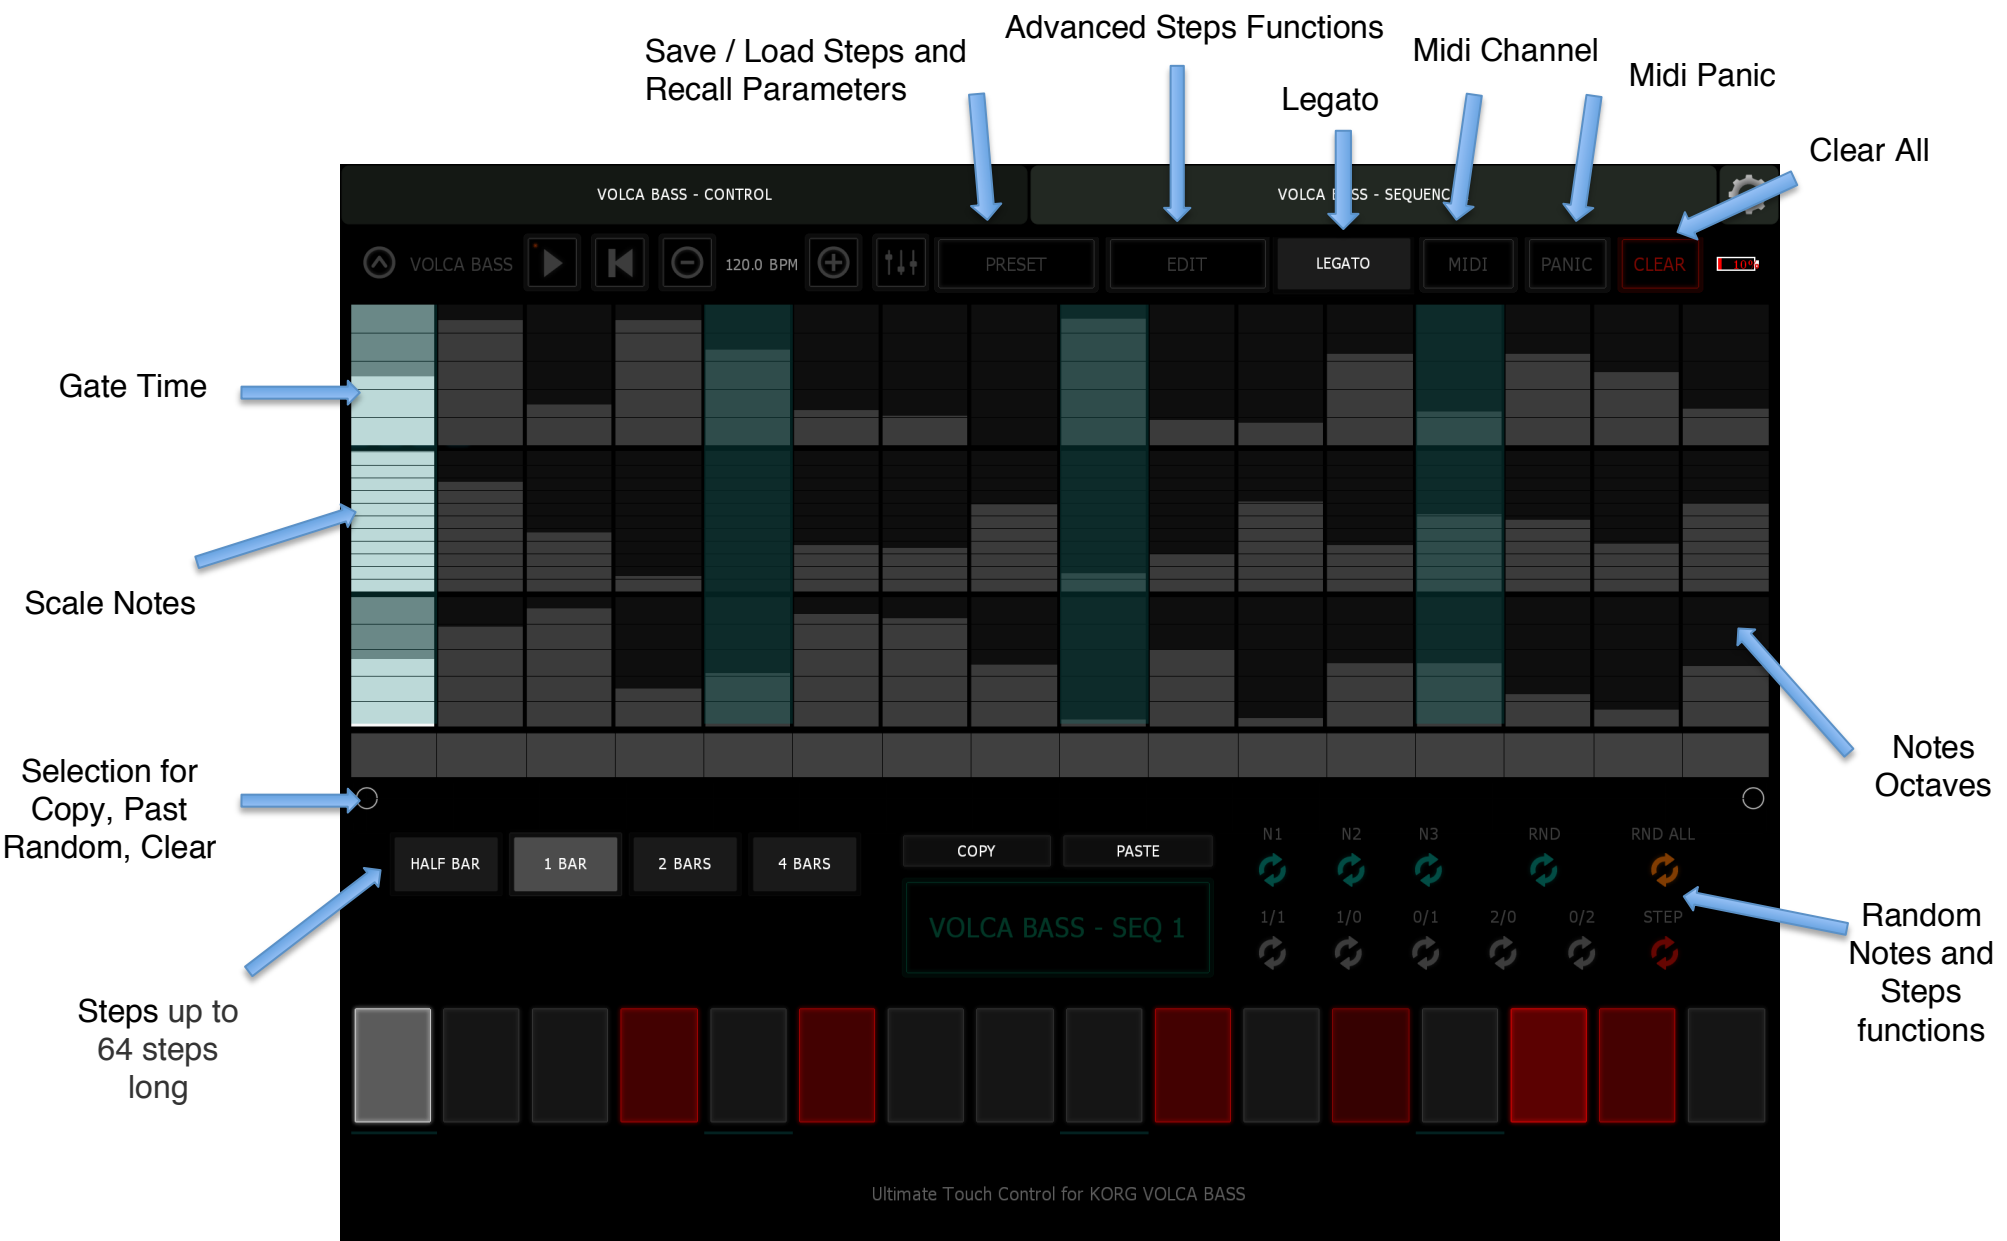

**Sequencer Grid:**

1	2	3	4	SAVE
5	6	7	8	
9	10	11	12	INIT
13	14	15	16	

Ultimate Touch Control for Korg Volca Bass V1.1

UTC and their respective logos are trademarks of Id-Entity (Albert Agai) - All Projects are licensed, not sold, to you by shop.id-entity.fr

## Step Sequenceur 64 Steps

These are the most powerful step sequencers for Korg Volca Bass

Step Random, Pitch, Transformations, Midi track off, Midi Panic functions per channel for intuitive and creative performance.

Each melodic sequence can be up to 64 steps long with individual articulation of pitch, velocity and gate time per note.

16 Presets per tracks are instantly accessible with Save / Load.

Parameters controls are save and recall directly with Steps presets.

Selector Midi Channel 1 to 16.

In studio, it's easy to records each tracks in real time on your Daw for backup your creativity.

Ultimate Touch Control for Korg Volca Bass V1.1

UTC and their respective logos are trademarks of Id-Entity (Albert Agai) - All Projects are licensed, not sold, to you by shop.id-entity.fr